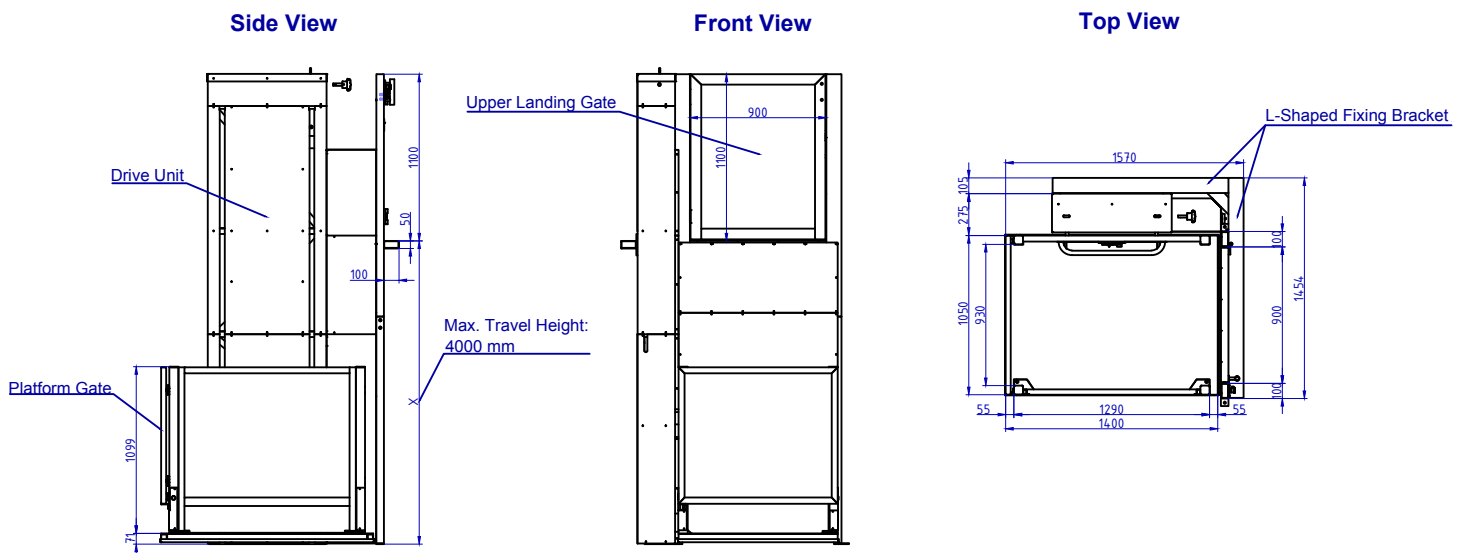

Life without barriers

Alpin - Vertical Platform Lift

Standard specifications:

Power supply	3x230V / 50 Hz
Drive system	Chain drive
Motor power	1,1 kW
Loading capacity	300 kg
Platform dimension	1050 mm x 1400 mm
Travel speed	0,11 m/s
Installation location	Indoor and outdoor
Maximum travel height	4000 mm
Colour	RAL 9007

Optional features:

- Side access ramp
- 1x230V power supply
- Special platform size
- Special colour

Dimensions:

For more information please contact:

Omega

Delta

Poollift

Liftboy