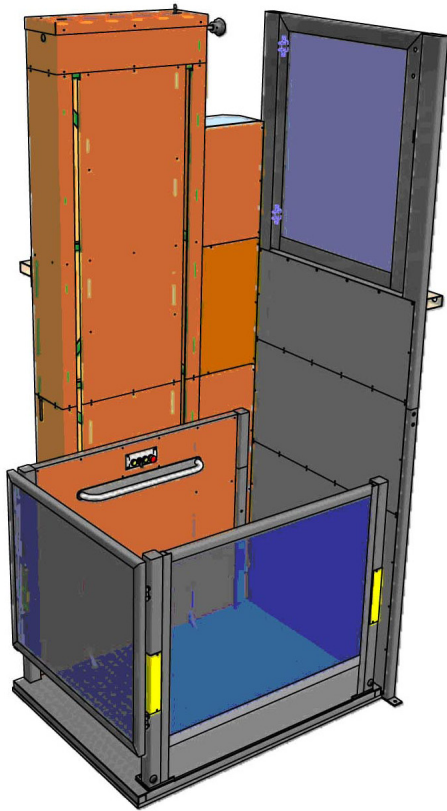

ALPIN Z300

Vertical Platform Lift

The “Alpin Z300” vertical platform lift is an economic and efficient alternative to elevators. It is designed for convenient use by the elderly or handicapped, occupying minimum space without structural modification or additional building work.

Life without barriers

Alpin - Vertical Platform Lift

Standard specifications:

Power supply	3x230V / 50 Hz
Drive system	Chain drive
Motor power	1,1 kW
Loading capacity	300 kg
Platform dimension	1050 mm x 1400 mm
Travel speed	0,11 m/s
Installation location	Indoor and outdoor
Maximum travel height	4000 mm
Colour	RAL 9007

Optional features:

- Side access ramp
- 1x230V power supply
- Special platform size
- Special colour

Dimensions:

For more information please contact:

Omega

Delta

Poollift

Liftboy