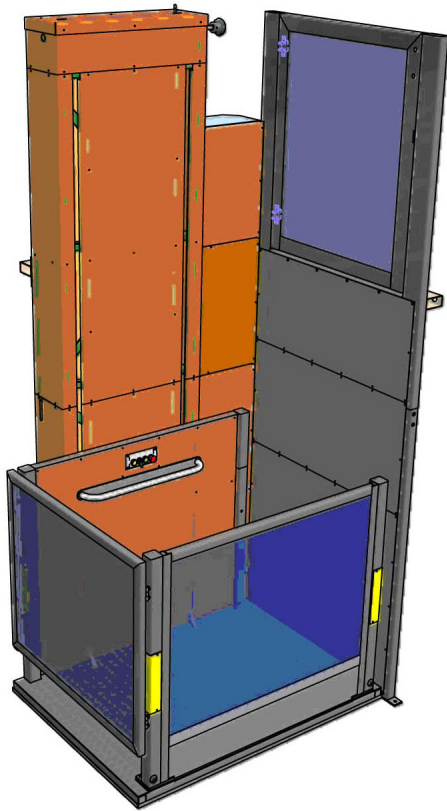

Vertical Platform Lift

Power-Lift's new vertical platform lift is an economic and efficient alternative to elevators. It is designed for convenient use by the elderly or handicapped, occupying minimum space without structural modification or additional building work.

Standard specifications:

Power supply	3x380V / 50 Hz
Drive system	Chain drive
Motor power	1,1 kW
Loading capacity	300 kg
Platform dimension	1050 mm x 1400 mm
Travel speed	0,11 m/s
Installation location	Indoor and outdoor
Maximum travel height	4000 mm
Colour	RAL 9007

Optional features:

- Side access ramp
- 1x230V power supply
- Special platform size
- Special colour

Dimensions:

For more information please contact:

Power-Lifts Limited
Nottingham NG5 4FG
0115 926 9996
info@powerlift.co.uk
www.powerlift.co.uk