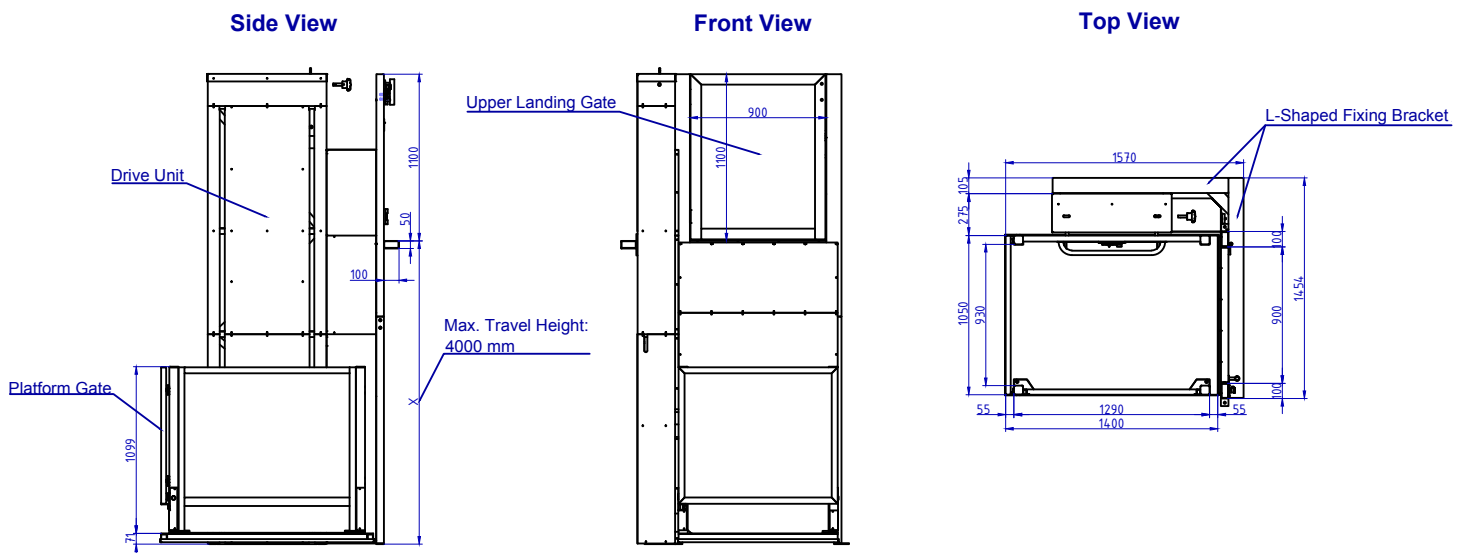

Dimensions:

For more information please contact:

Power-Lifts Limited
Nottingham NG5 4FG
0115 926 9996
info@powerlift.co.uk
www.powerlift.co.uk